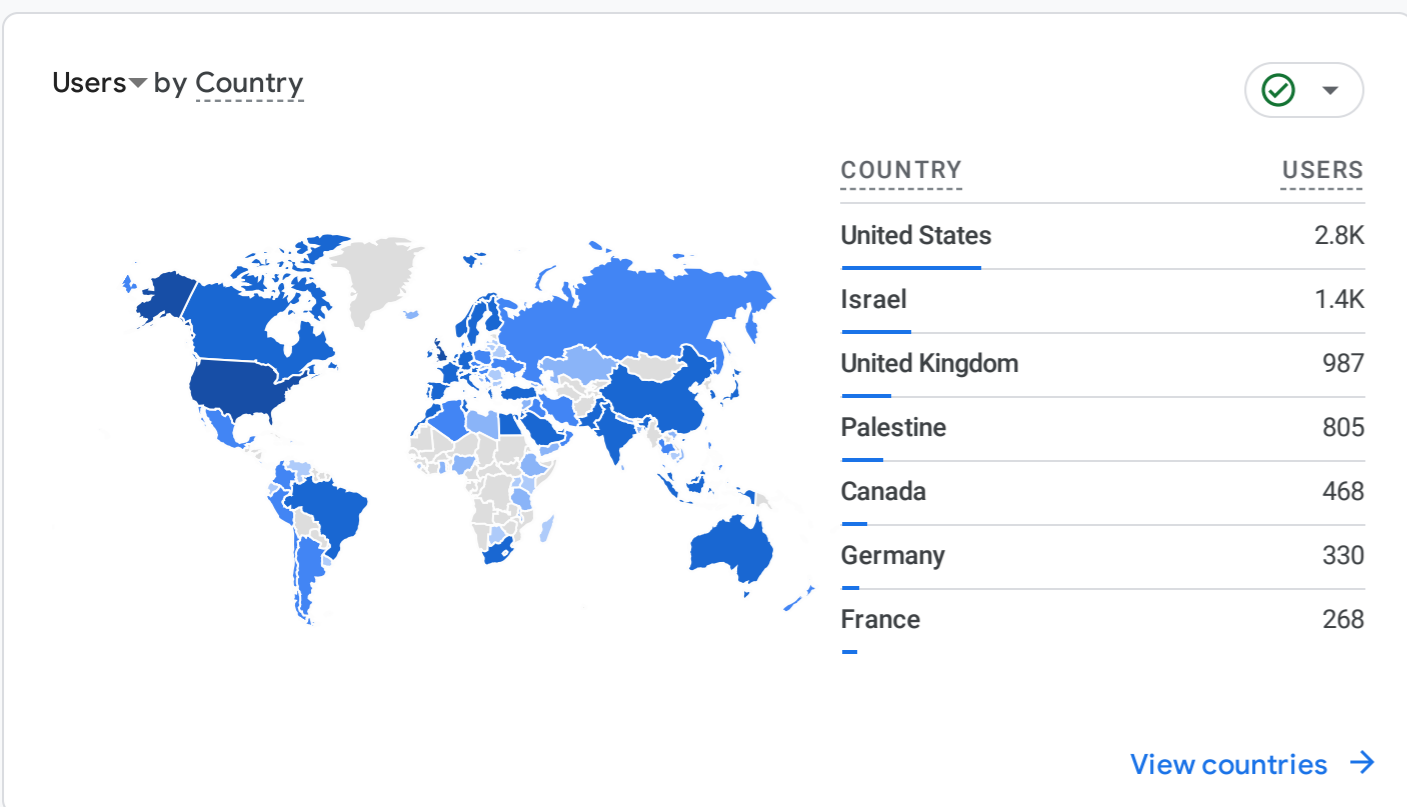

All Users [Add comparison](#)

Custom Oct 1 - Dec 31, 2023

Reports snapshot

WHERE DO YOUR NEW USERS COME FROM?

WHAT ARE YOUR TOP CAMPAIGNS?

HOW ARE ACTIVE USERS TRENDING?

HOW WELL DO YOU RETAIN YOUR USERS?

WHICH PAGES AND SCREENS GET THE MOST VIEWS?