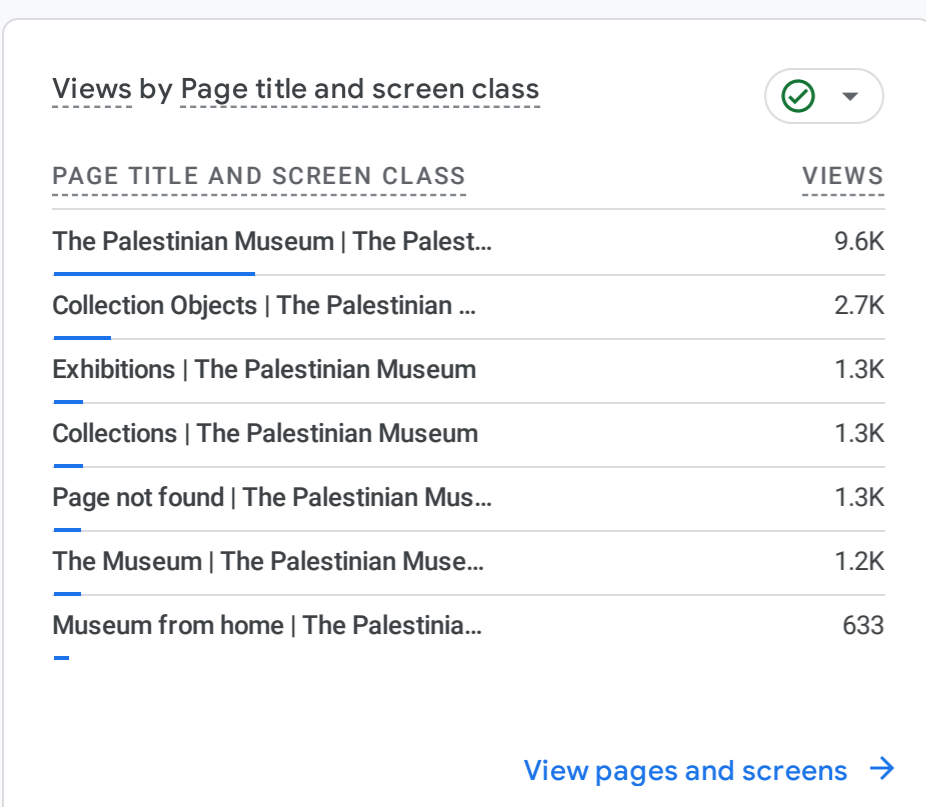

All Users [Add comparison](#)

Custom Oct 1 - Dec 31, 2023

Reports snapshot

WHERE DO YOUR NEW USERS COME FROM?

WHAT ARE YOUR TOP CAMPAIGNS?

HOW ARE ACTIVE USERS TRENDING?

HOW WELL DO YOU RETAIN YOUR USERS?

WHICH PAGES AND SCREENS GET THE MOST VIEWS?