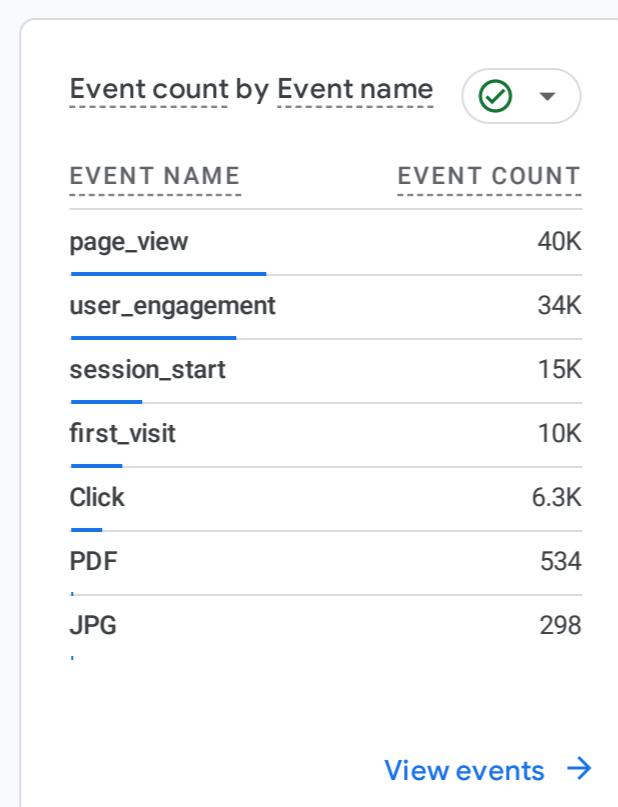

All Users [Add comparison](#)

Custom Oct 1 - Dec 31, 2023

Reports snapshot

WHERE DO YOUR NEW USERS COME FROM?

WHAT ARE YOUR TOP CAMPAIGNS?

HOW ARE ACTIVE USERS TRENDING?

HOW WELL DO YOU RETAIN YOUR USERS?

WHICH PAGES AND SCREENS GET THE MOST VIEWS?

WHAT ARE YOUR TOP EVENTS?

WHAT ARE YOUR TOP CONVERSIONS?

WHAT ARE YOUR TOP SELLING PRODUCTS?

HOW DOES ACTIVITY ON YOUR PLATFORMS COMPARE?