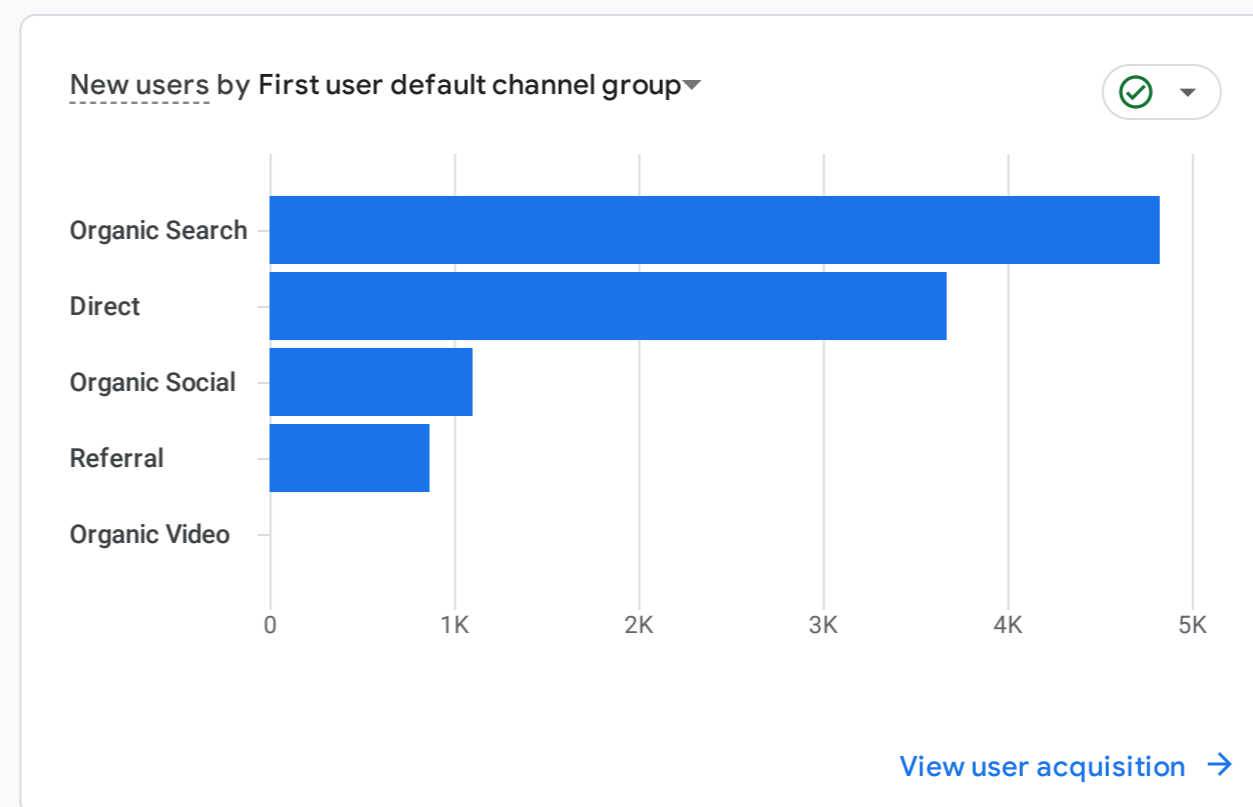

All Users [Add comparison](#)

Custom Oct 1 - Dec 31, 2023

Reports snapshot

WHERE DO YOUR NEW USERS COME FROM?

WHAT ARE YOUR TOP CAMPAIGNS?

HOW ARE ACTIVE USERS TRENDING?

HOW WELL DO YOU RETAIN YOUR USERS?

WHICH PAGES AND SCREENS GET THE MOST VIEWS?