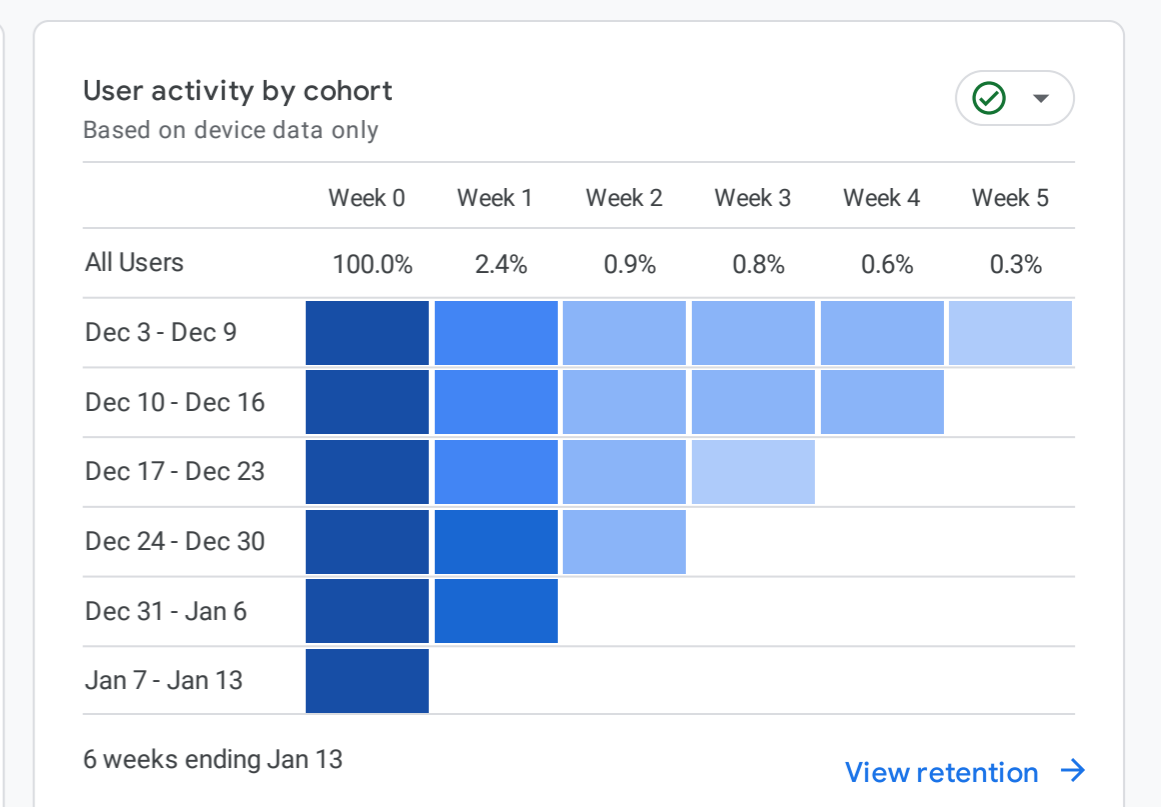

All Users [Add comparison](#)

Custom Oct 1 - Dec 31, 2023

Reports snapshot

WHERE DO YOUR NEW USERS COME FROM?

WHAT ARE YOUR TOP CAMPAIGNS?

HOW ARE ACTIVE USERS TRENDING?

HOW WELL DO YOU RETAIN YOUR USERS?

WHICH PAGES AND SCREENS GET THE MOST VIEWS?

WHAT ARE YOUR TOP EVENTS?

WHAT ARE YOUR TOP CONVERSIONS?

WHAT ARE YOUR TOP SELLING PRODUCTS?

HOW DOES ACTIVITY ON YOUR PLATFORMS COMPARE?