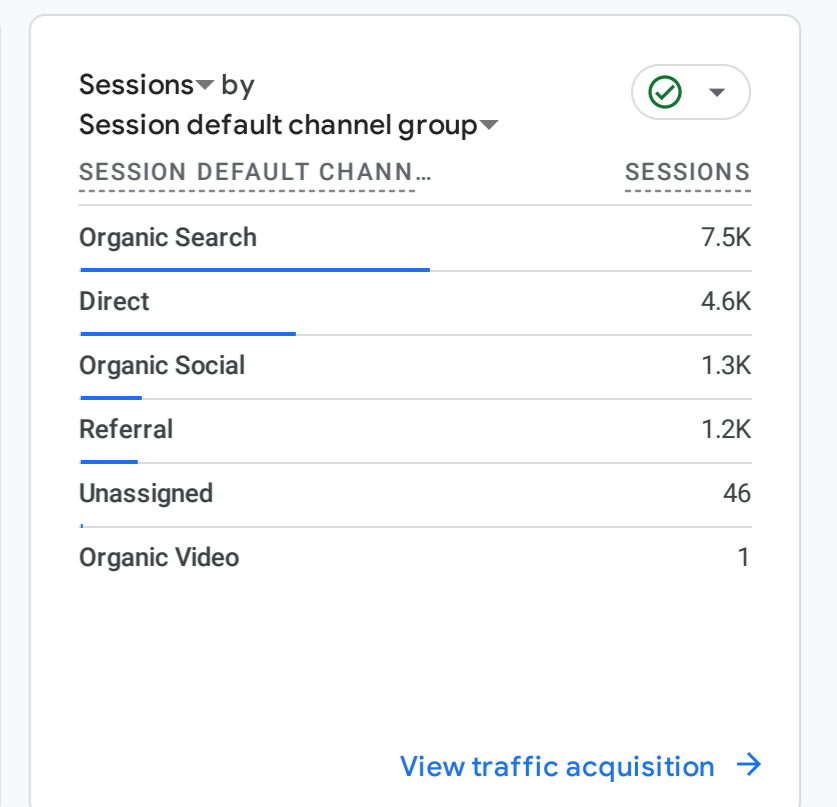

All Users [Add comparison](#)

Custom Oct 1 - Dec 31, 2023

Reports snapshot

WHERE DO YOUR NEW USERS COME FROM?

WHAT ARE YOUR TOP CAMPAIGNS?

HOW ARE ACTIVE USERS TRENDING?

HOW WELL DO YOU RETAIN YOUR USERS?

WHICH PAGES AND SCREENS GET THE MOST VIEWS?

WHAT ARE YOUR TOP EVENTS?

WHAT ARE YOUR TOP CONVERSIONS?

WHAT ARE YOUR TOP SELLING PRODUCTS?

HOW DOES ACTIVITY ON YOUR PLATFORMS COMPARE?