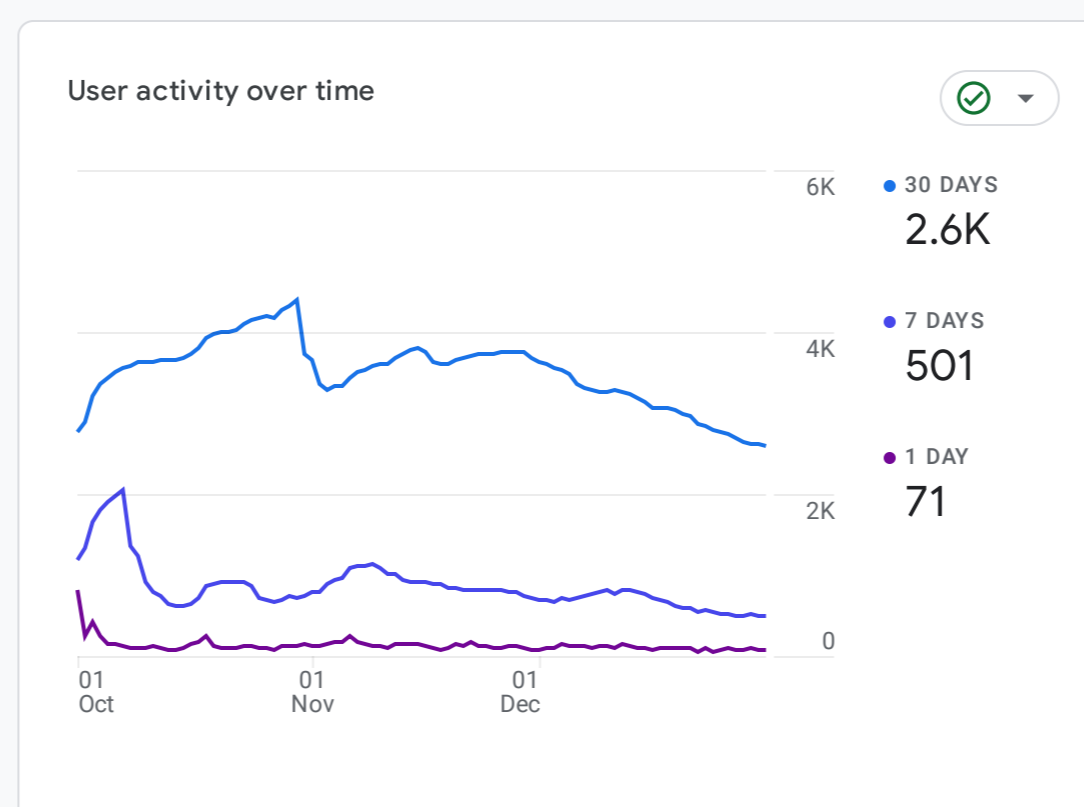

All Users [Add comparison](#)

Custom Oct 1 - Dec 31, 2023

Reports snapshot

WHERE DO YOUR NEW USERS COME FROM?

WHAT ARE YOUR TOP CAMPAIGNS?

HOW ARE ACTIVE USERS TRENDING?

HOW WELL DO YOU RETAIN YOUR USERS?

WHICH PAGES AND SCREENS GET THE MOST VIEWS?

WHAT ARE YOUR TOP EVENTS?

WHAT ARE YOUR TOP CONVERSIONS?

WHAT ARE YOUR TOP SELLING PRODUCTS?

HOW DOES ACTIVITY ON YOUR PLATFORMS COMPARE?